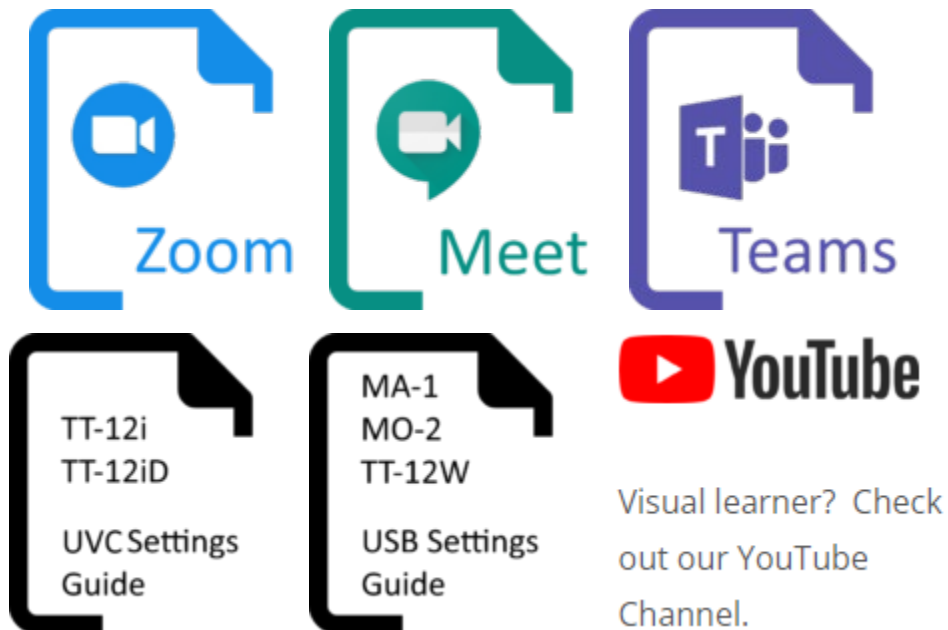

UVC Compliant ELMO Document Cameras

Windows	MAC
OX-1	OX-1
MX-1	MX-1
MX-P	MX-P
MX-P2	MX-P2
MX-P3	MX-P3
PX-10	PX-10
PX-10E	PX-10E
PX-30	PX-30
PX-30E	PX-30E
TT-12iD*	TT-12iD*
TT-12W	TT-12W
TT-12F	TT-12F
TT-L1	TT-L1
TT-X1	TT-X1
MO-1	MO-1
MO-1w	MO-1w
MO-2	MO-2
MA-1	MA-1

*TT-12iD must be set to UVC mode, for assistance use the guide below.

Need some assistance with your camera or interfacing with online collaboration tools? See the guides below.

Zoom, Google Meet, and Microsoft Teams are trademarks of their respective owners.