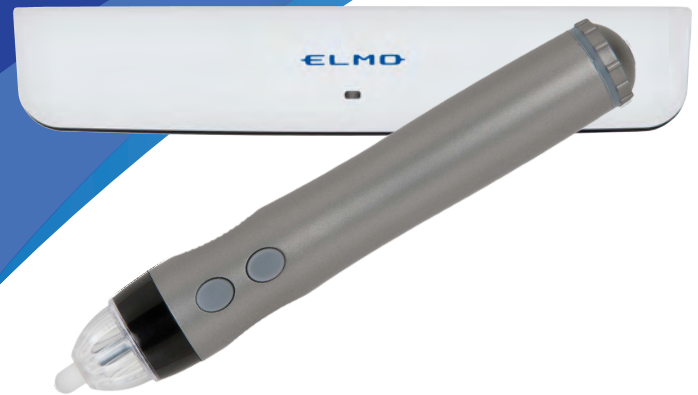

Specifications

SENSOR BAR

TYPE	CRB-2S
OPERATING TEMPERATURE	50°F~104°F
POWER SOURCE	DC5V
POWER CONSUMPTION	Maximum 0.5W
DIMENSIONS	8.94in L x 1.69in W x 0.43in H
WEIGHT	0.18lb
INTERFACE	USB 2.0 Micro B Receptacle x1

INTERACTIVE PEN

BATTERY	AA alkaline battery x1
BATTERY LIFE	Approx. 2,000 hours
DIMENSIONS	5.98in L x 0.95in C
WEIGHT	0.88oz (without dry cell battery)

WIRELESS TRANSMITTER

TYPE	CRB-1W
OPERATING TEMPERATURE	32°F~104°F
RADIO BANDWIDTH	2.4GHz
COMMUNICATION DISTANCE	About 50 feet
POWER SOURCE	DC5V
POWER CONSUMPTION	Maximum 5.0V 60mA
DIMENSIONS	2.09in L x 1.73in W x 0.99in H
WEIGHT	3.17oz

Present Interactively

www.elmoussa.com

CRB-2 Interactive Writing Tool

The CRB-2 Interactive Writing Tool turns any surface into an interactive display for a fraction of the cost of traditional electronic white boards. Simply attach the sensor bar above a television monitor or projector screen or even onto an empty wall and transform any room into an interactive workspace. The interactive pen allows you to draw, highlight, erase, annotate, and more. Connect your favorite ELMO document camera to the CRB-2 system and capture images or record videos while annotating your presentation. The whole solution (sensor bar, wireless transmitter, and interactive pen) weighs less than 1lb, making it the simplest solution available to quickly turn a non-interactive space interactive.